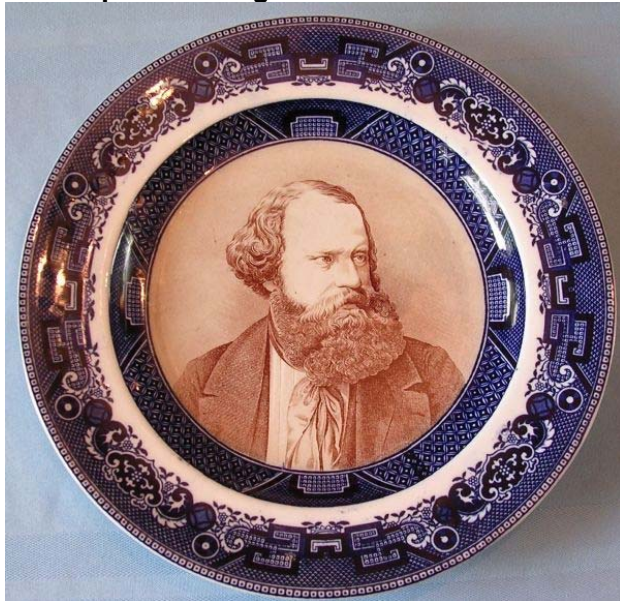

Transferware Collectors Club Database

Name: Albert Richard Smith 1816-60
Category: Literature and the Performing Arts
Border: Chinoiserie / Geometric motifs with Oriental Symbols
Color: More than one color. Brown underglaze background. Blue border

Overall pattern image:

Additional information:

This 10 inch plate with the standard willow pattern border features a portrait of Albert Smith, a Victorian entertainer. He climbed Mont Blanc in August 1851 and opened his entertainment in the Egyptian Hall, Piccadilly in March 1853 that ran for over 2000 performances, ending in 1858. He gave lectures illustrated with moving panoramas that were quite popular. The plates as seen here were offered for sale in the foyer of the theater. See FOB #34 for more information. 2